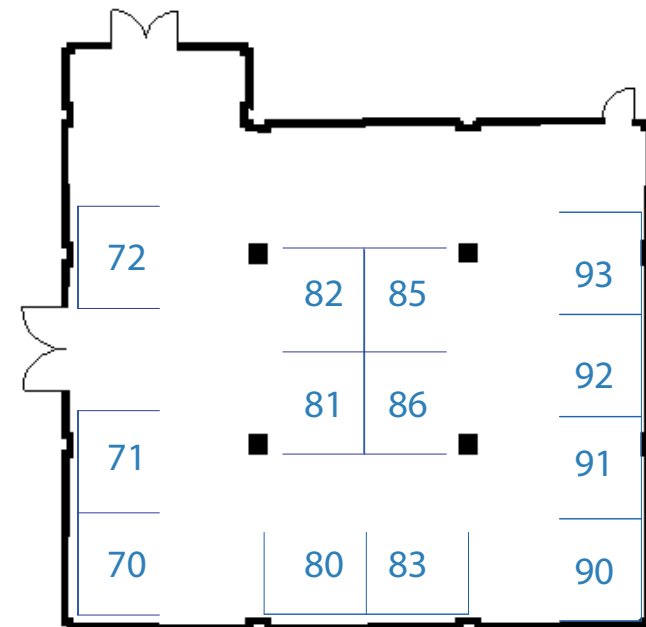

#### Plaza Ballroom

64' x 73'

Ceiling Height - 32'

Floor to Chandelier - 10'

#### Stanbro room

56' x 50'

Ceiling Height - 8'11"

All booths are 10' wide by 8' deep