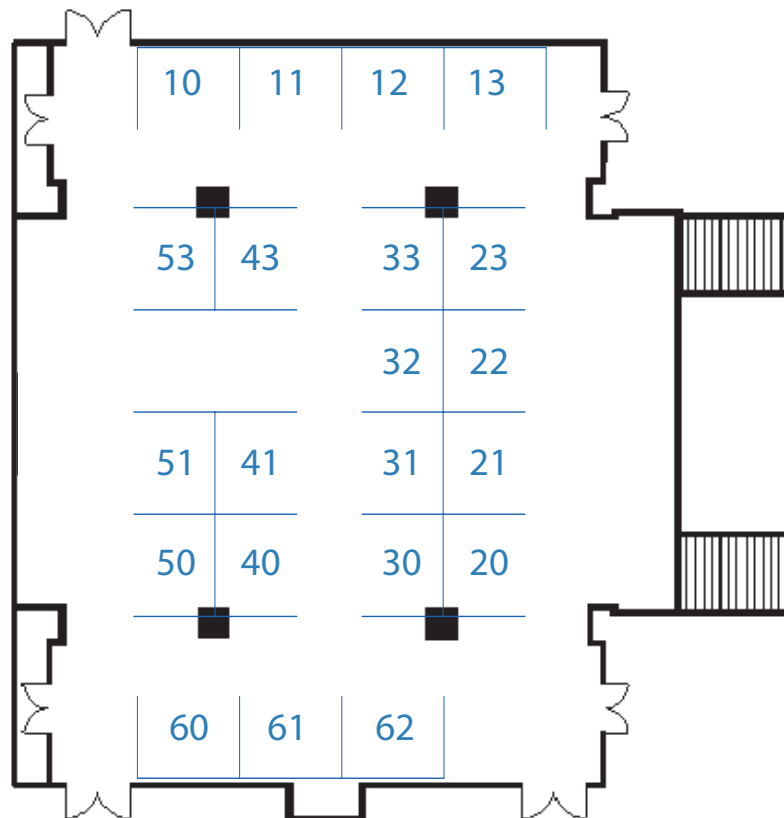

## Park Plaza Hotel, Boston

#### Plaza Ballroom

64' x 73'

Ceiling Height - 32'

Floor to Chandelier - 10'

#### Stanbro room

56' x 50'

Ceiling Height - 8'11"

All booths are 10' wide by 8' deep